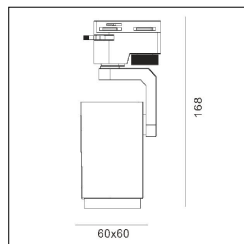

F48 GU10 GU10