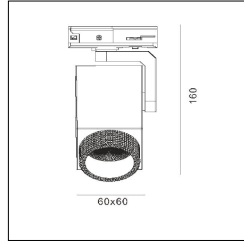

TAM50A GU10