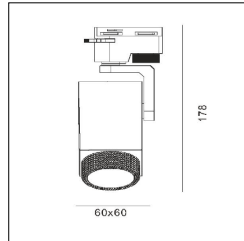

F49-F50-F48-F51 SERIES

Optional colours

F50 GU10

Technical Data / Datos técnicos

Model	Light Source	Material	Power	Size	Warranty
TAM50B	GU10	Aluminum+PMMA	Max 35W	60x60x100mm	3 Years
TAM50A	GU10	Aluminum+PMMA	Max 35W	60x60x100mm	3 Years
TAM49	GU10	Aluminum+PMMA	Max 35W	60x60x100mm	3 Years
WAT61	GU10	Aluminum+PMMA	Max 35W	60x60x100mm	3 Years

Possible Applications / Aplicaciones posibles Fashion shops, modern offices

nelux (HK) international,ltd