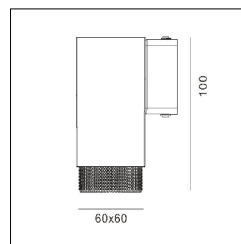

WAT61 GU10

Technical Data / Datos técnicos

Model	Light Source	Material	Power	Size	Warranty
TAM50B	GU10	Aluminum+PMMA	Max 35W	60x60x100mm	3 Years
TAM50A	GU10	Aluminum+PMMA	Max 35W	60x60x100mm	3 Years
TAM49	GU10	Aluminum+PMMA	Max 35W	60x60x100mm	3 Years
WAT61	GU10	Aluminum+PMMA	Max 35W	60x60x100mm	3 Years