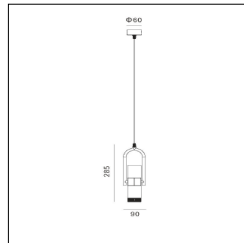

PL43 GU10

PL42A GU10

PL42B GU10

Technical Data / Datos técnicos

Model	Light Source	Material	Power	Size	Warranty
PL43	GU10 Max.35W	Aluminum + PMMA	According to led lamp	Tube Ø56xH165mm	3-5 Years
PL42A	GU10 Max.35W	Aluminum + PMMA	According to led lamp	Tube Ø56xH165mm	3-5 Years
PL42B	GU10 Max.35W	Aluminum + PMMA	According to led lamp	Tube Ø56xH165mm	3-5 Years