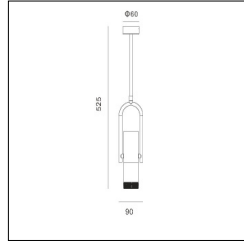

PL43 GU10

PL42A GU10

PL42B GU10

Technical Data / Datos técnicos

Model	Light Source	Material	Power	Size	Warranty
PL43	GU10 Max.35W	Aluminum + PMMA	According to led lamp	Tube Ø56xH165mm	3-5 Years
PL42A	GU10 Max.35W	Aluminum + PMMA	According to led lamp	Tube Ø56xH165mm	3-5 Years
PL42B	GU10 Max.35W	Aluminum + PMMA	According to led lamp	Tube Ø56xH165mm	3-5 Years