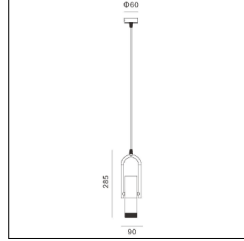

PL43 GU10

PL42A GU10

PL42B GU10

Technical Data / Datos técnicos

Model	Light Source	Material	Power	Size	Warranty
PL43	GU10 Max.35W	Aluminum + PMMA	According to led lamp	Tube Ø56xH165mm	3-5 Years
PL42A	GU10 Max.35W	Aluminum + PMMA	According to led lamp	Tube Ø56xH165mm	3-5 Years
PL42B	GU10 Max.35W	Aluminum + PMMA	According to led lamp	Tube Ø56xH165mm	3-5 Years